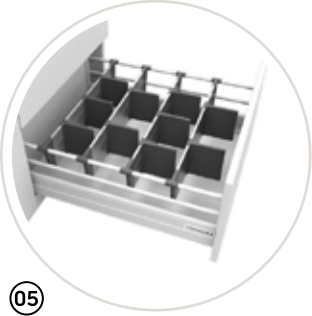

05

Ara Bölme Panelleri ve Ayracıları

Ara Bölme Panelleri ve Ayracıları günlük kullanım alanlarına yönelik ihtiyaçlara göre tasarlanmış pratik çözümler üretir. Nesnelere için, düzenli ve kolay erişilebilir saklama alanları sunarak, yüksek kullanıcı beklentilerini maksimum düzeyde karşılar.

Inner Drawer Dividing Systems

Inner Drawer Dividing Systems create practical solutions designed for the daily usage spaces. Providing tidy and reachable storages, these panels meet the user expectations on the maximum level.