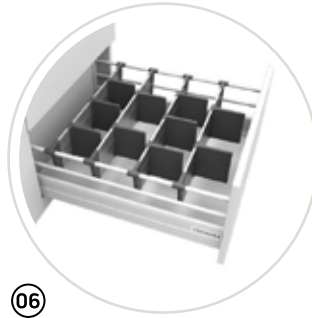

06

Ara Bölme Panelleri ve Ayracıları

Ara Bölme Panelleri ve Ayracıları günlük kullanım alanlarına yönelik ihtiyaçlara göre tasarlanmış pratik çözümler üretir. Nesneler için, düzenli ve kolay erişilebilir saklama alanları sunarak, yüksek kullanıcı beklentilerini maksimum düzeyde karşılar.

Inner Drawer Dividing Systems

Inner Drawer Dividing Systems create practical solutions designed for the daily usage spaces. Providing tidy and reachable storages, these panels meet the user expectations on the maximum level.