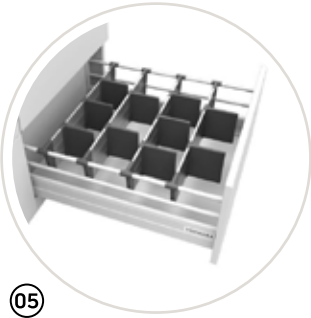

05

Ara Bölme Panelleri ve Ayraçları

Ara Bölme Panelleri ve Ayraçları günlük kullanım alanlarına yönelik ihtiyaçlara göre tasarlanmış pratik çözümler üretir. Nesnelere için, düzenli ve kolay erişilebilir saklama alanları sunarak, yüksek kullanıcı beklentilerini maksimum düzeyde karşılar.

Inner Drawer Dividing Systems

Inner Drawer Dividing Systems create practical solutions designed for the daily usage spaces. Providing tidy and reachable storages, these panels meet the user expectations on the maximum level.

06

Paslanmaz Çelik Evye

Zarif, birinci sınıf paslanmaz çelik tasarım, mutfağınıza şık bir dokunuş ve kişilik katacaktır. En yüksek kalitede malzemeler sayesinde olası çizilmelere ve güçlü sıcaklık değişimlerine karşı daha dayanıklıdır.

Inset Stainless Steel Sink

The elegant, premium stainless steel design will add a stylish touch and personality to your kitchen. Thanks to the highest quality materials, they are more resistant to possible scratches and strong temperature changes.

07

Çelik Çekmece İçi Düzenleme

Yüksek teknoloji ve paslanmaz çelik malzeme kullanılarak üretilen çekmece içi düzenleme sistemleri, depolama alanlarına pratik ve konforlu bir kullanım kazandırır, farklı en ve boy alternatifleri ile farklı depolama ihtiyaçlarına yönelik geniş çözümler sunar. Ara bölmelerin çıkarılabilir oluşu, çekmece içlerinin de temizlenmesini kolaylaştırır. Tüm bölmeler bulaşık makinesinde yıkanmaya uygun olarak tasarlanmıştır.

Inside Steel Drawer

Produced using high technology and stainless steel material, drawer interior arrangement systems give practical and comfortable usage to storage areas and offer wide solutions for different storage needs with different width and length alternatives. The removable spacers make it easy to clean the inside of the drawers. All compartments are designed for dishwashing.

08

Yavaşlatıcıli Mentеше

Yavaşlatıcıli menteşe, mobilya kapaklarının yavaş ve sessiz kapanmasını sağlayan fren mekanizması ile mobilya aksesuarları dünyasına yepyeni bir fonksiyon kazandırıyor. Ayrıca Track mekanizması sayesinde tornavida kullanmadan tek dokunuşla kapığı sökme ve takma özelliği ile mobilyaların kurulumu sırasında büyük kolaylık sağlamaktadır.

Soft-close Hinge

Soft-close Hinge introduces a brand new function to the world of furniture accessories with a soft-close mechanism which ensures slow and silent closure of furniture doors. Also, the Track Mechanism permits simple, tool-free assembly and disassembly of the door, with a single touch without using a screwdriver, a great convenience when assembling the furniture.

STUCCO