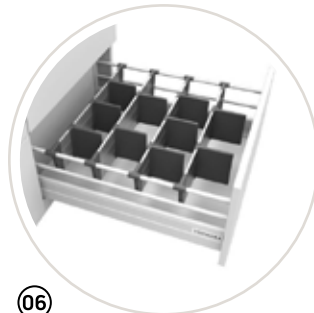

06

Ara Bölme Panelleri ve Ayraçları

Ara Bölme Panelleri ve Ayraçları günlük kullanım alanlarına yönelik ihtiyaçlara göre tasarlanmış pratik çözümler üretir. Nesneler için, düzenli ve kolay erişilebilir saklama alanları sunarak, yüksek kullanıcı beklentilerini maksimum düzeyde karşılar.

Inner Drawer Dividing Systems

Inner Drawer Dividing Systems create practical solutions designed for the daily usage spaces. Providing tidy and reachable storages, these panels meet the user expectations on the maximum level.